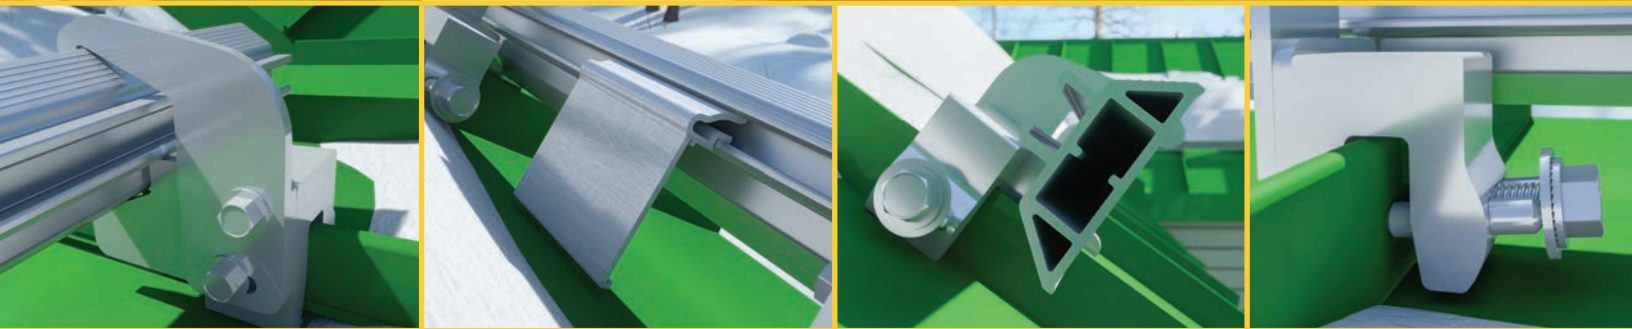

# BUILT TO BATTLE THE TOUGHEST OF BLIZZARDS

www.AceClamp.com

(Also available for membrane & slate)

✓ One-of-a-kind strong clamping claw!

✓ Ice Flaps snap into place for easy installation

✓ Our triangular rail handles extreme snow loads with confidence

✓ Our patented sliding-pin design helps protect the panel and warranty!

## Why choose ACECLAMP® Snow Retention Systems?

**FASTER INSTALLING SAVES UP TO 50% ON INSTALLATION\***

AceClamp® snow retention products reduce labor costs in several ways, most prominently by eliminating wasted time assembling clamps. All of our clamps and brackets come pre-assembled and ready to install. Tests and installer feedback indicate that AceClamps install more than *two-times faster* than competitors.